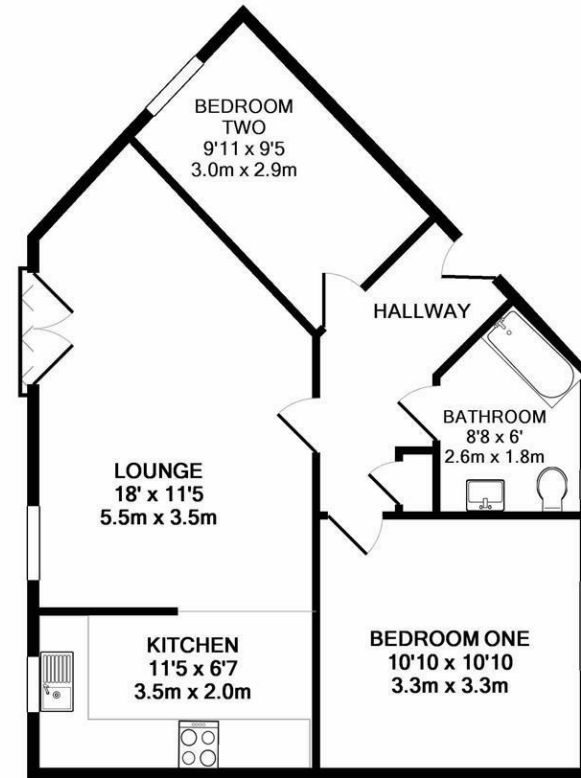

The property briefly comprises a secure telephone entry system allowing access to the communal hallway, there are then stairs to all floors. The apartment itself has an entrance hall with storage cupboard, a modern bathroom WC and two double bedrooms. Bedroom one is furnished with a double bed and fitted wardrobes, bedroom two also furnished with double bed, wardrobe and drawers. The reception space is open plan, with a modern fitted kitchen and lounge area with Juliette style balcony. Externally there is one allocated bay providing off street parking. Fully double glazed throughout, with gas central heating, the property will make a great home for either a professional couple or sharers alike!

Available 1st July 2026 | £795pcm | First Floor Apartment | 547 Sq. ft (50.8 m²) | Well Presented Throughout | Open Plan Reception | Modern Kitchen | Bathroom WC | Two Double Bedrooms | Recently Redecorated | Allocated Parking | Furnished | GCH & DG | Council Tax Band: A | EPC Rating: B

TOTAL APPROX. FLOOR AREA 547 SQ.FT. (50.8 SQ.M.)

Whilst every attempt has been made to ensure the accuracy of the floor plan contained here, measurements of doors, windows, rooms and any other items are approximate and no responsibility is taken for any error, omission, or mis-statement. This plan is for illustrative purposes only and should be used as such by any prospective purchaser. The services, systems and appliances shown have not been tested and no guarantee as to their operability or efficiency can be given
Made with Metropix ©2018